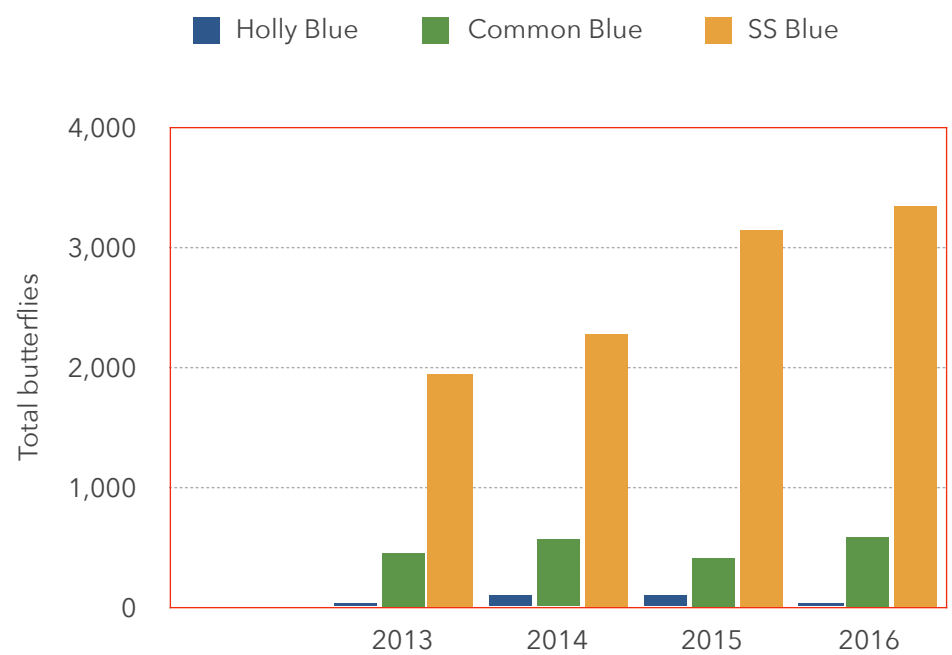

REVIEW OF THE HOLLY, COMMON AND SILVER-STUDDED BLUES

The three Cornish Blue butterflies are some of our daintiest. How have they been doing over the last few years in Cornwall?

Holly Blue

Transect numbers in 2016

	Transects seen	Numbers	Total transects	Average per transect
Holly Blue	12	83	36	6
Common Blue	23	593	36	25
SS Blue	10	3333	36	333

Common Blue

Transect numbers over 4 years

		2013	2014	2015	2016
Holly Blue	Numbers	26	93	106	38
Common Blue	Numbers	446	558	417	593
SS Blue	Numbers	1948	2282	3130	3333
Holly Blue	Transects	7	10	24	12
Common Blue	Transects	9	15	24	23
SS Blue	Transects	5	4	5	10
Holly Blue	per Transect	3	9	4	3
Common Blue	per Transect	49	37	17	25
SS Blue	per Transect	389	570	626	333

Silver-studded Blue